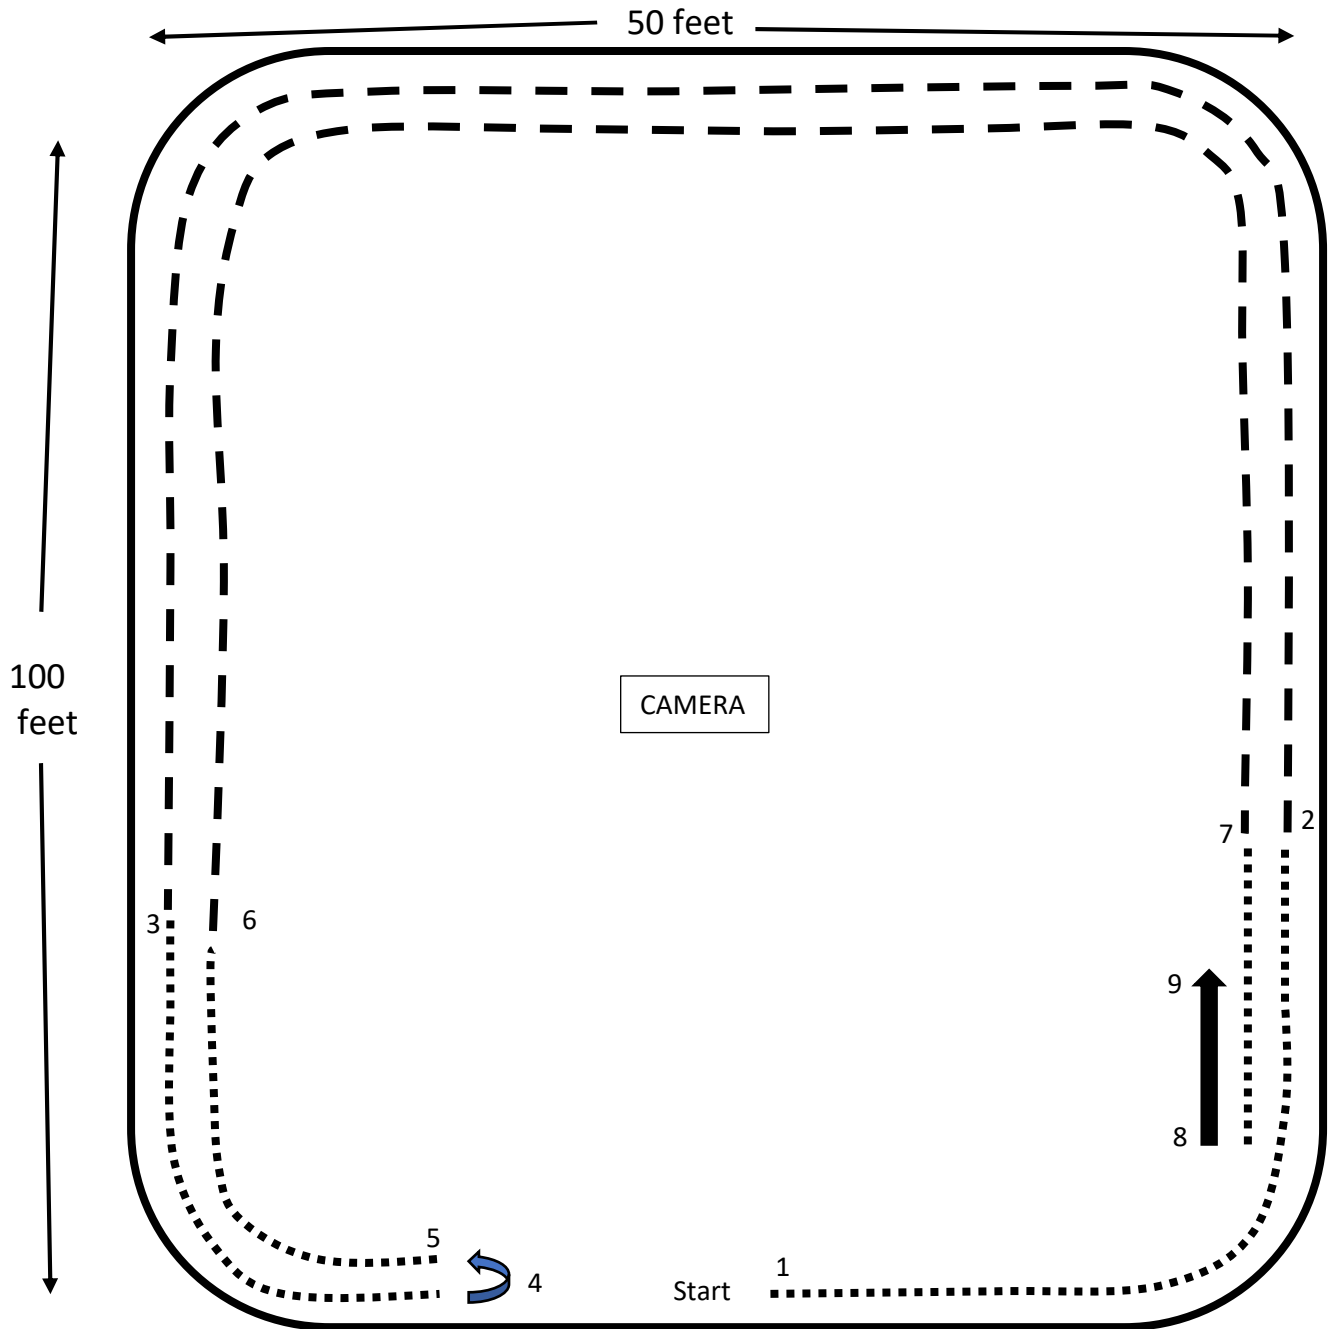

Hunter Under Saddle Country Pleasure

All Classes
(Pattern 1)

1. Enter at walk track Left
2. Favorite Gait
3. Walk
4. Reverse at walk
5. Walk
6. Favorite Gait
7. Walk
8. Stop and Back
9. Pet Horse

Walk
Favorite Gait	-----
Back	→

*Favorite gait may be sitting trot, working trot, extended trot, canter or hand gallop. Must show same gait both ways.